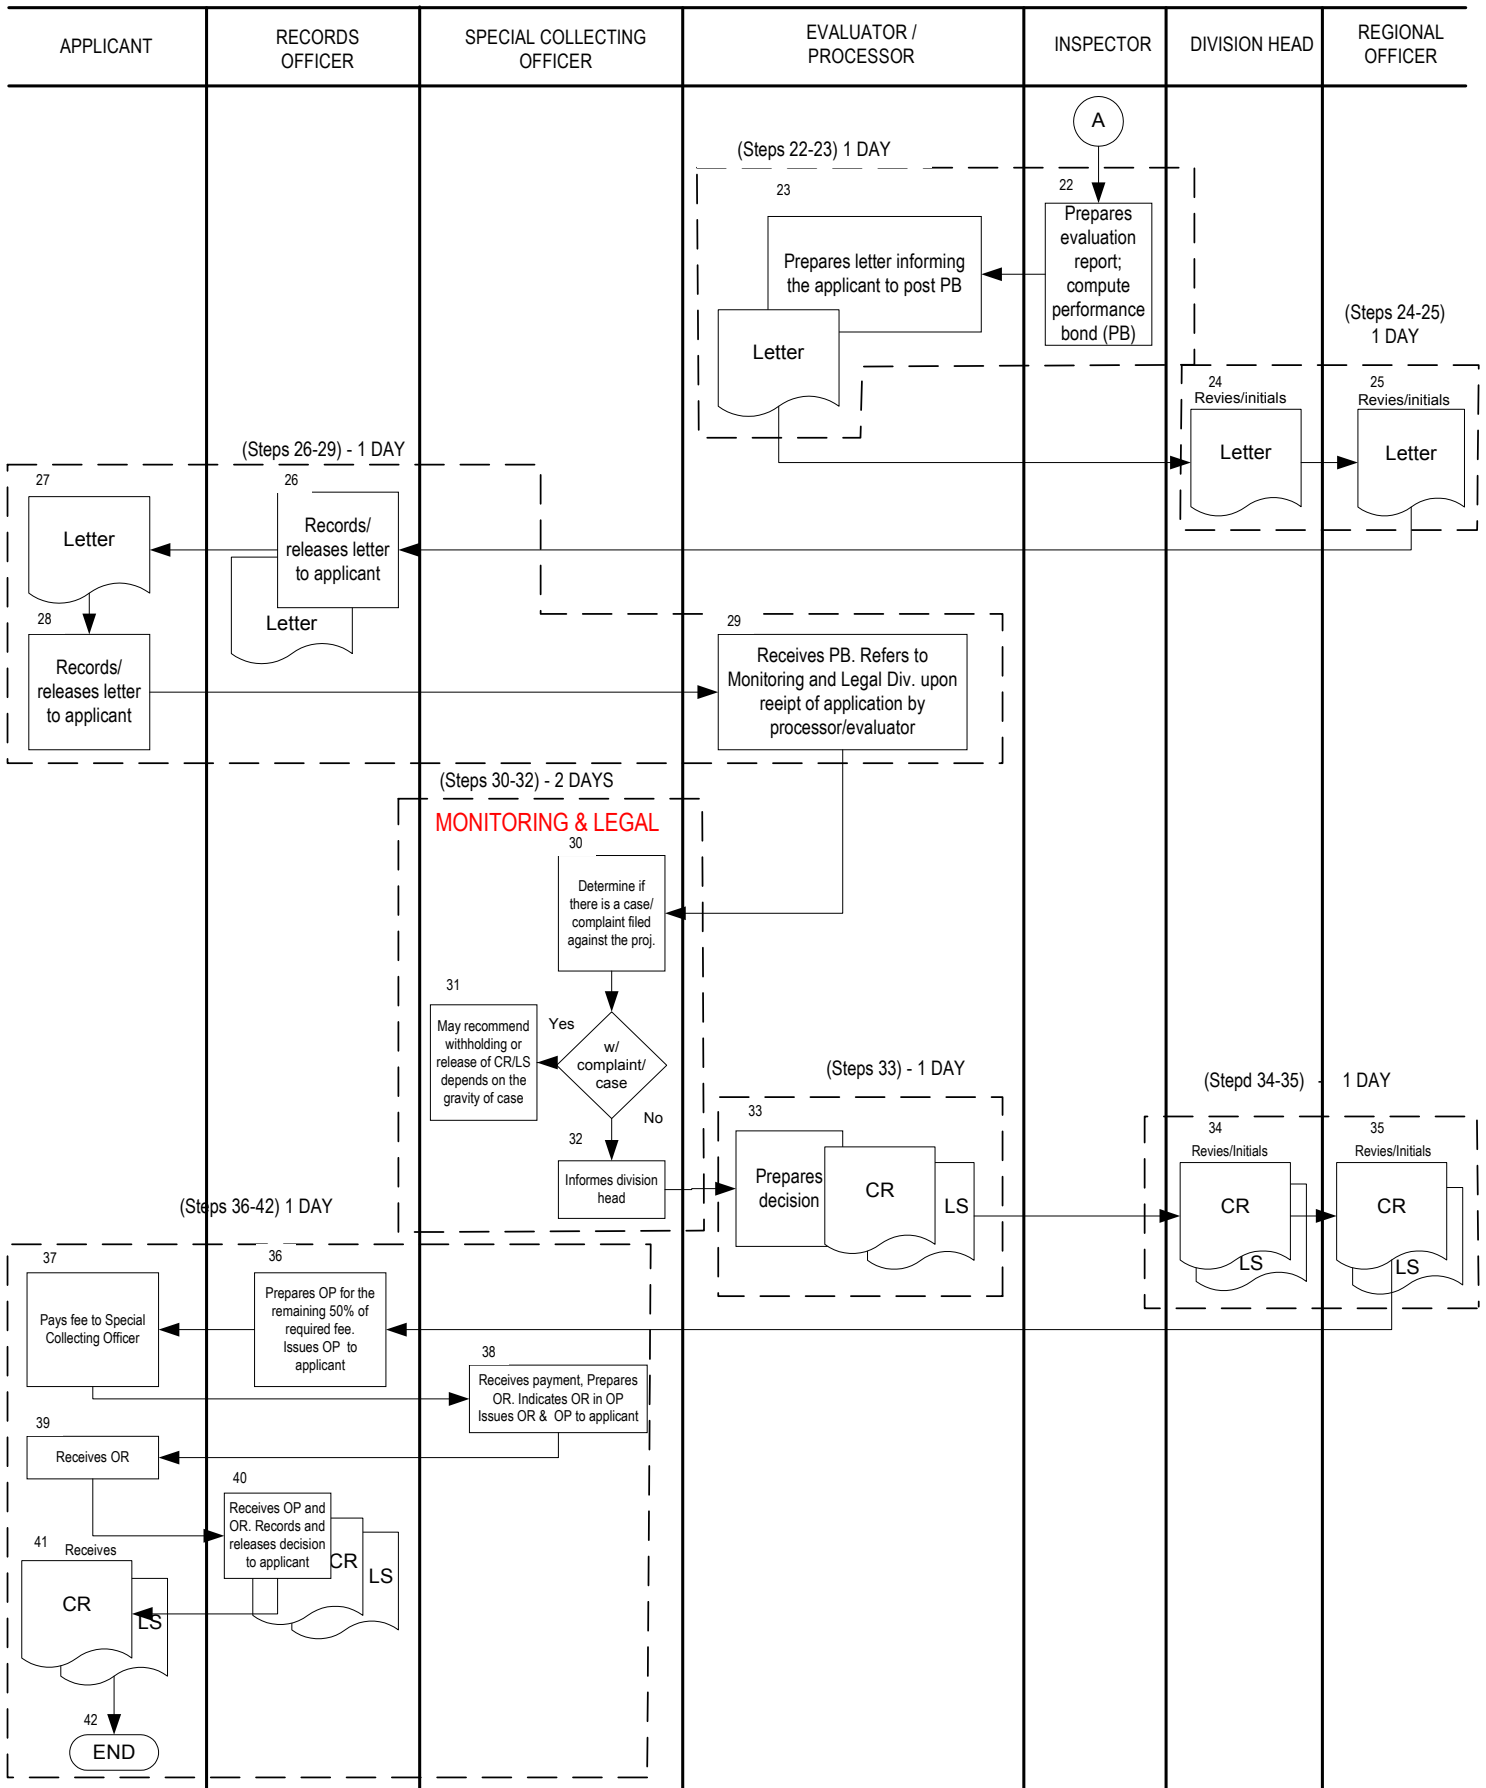

CERTIFICATE OF REGISTRATION AND LICENSE TO SELL FLOWCHART

Note: CR/LS maybe released ten (10) days after te last date of publication
 For DP 220 - One (1) publication
 For PD 957 - two (2) consecutive week
 Maximum number of days for processing and issuance of CR/LS - 45 calendar days