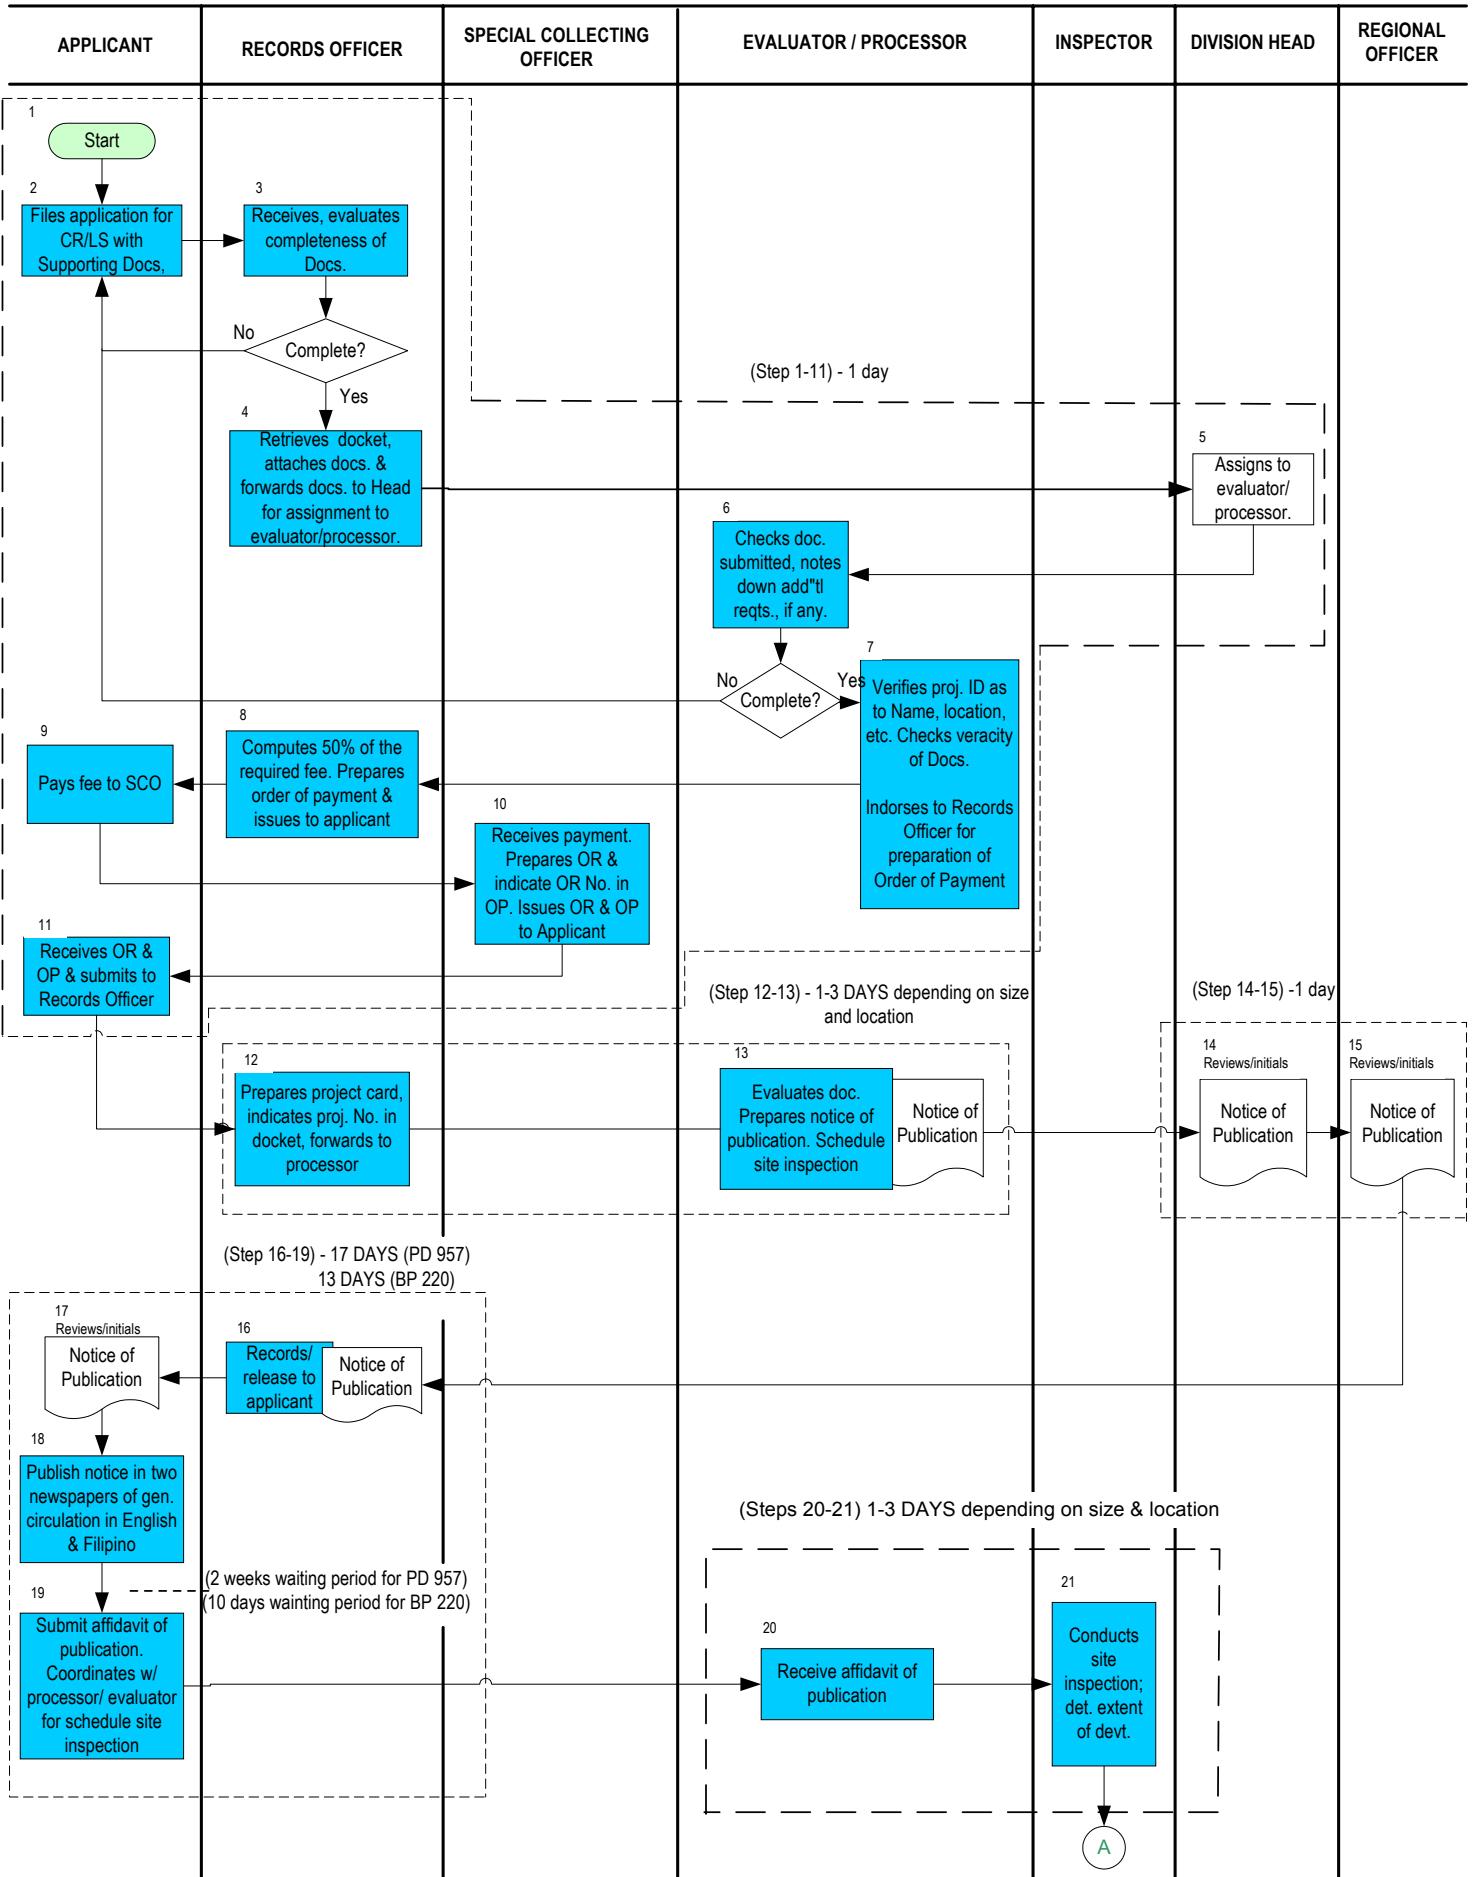

CERTIFICATE OF REGISTRATION AND LICENSE TO SELL FLOWCHART

Note: CR/LS maybe released ten (10) days after te last date of publication
 For DP 220 - One (1) publication
 For PD 957 - two (2) consecutive week
 Maximum number of days for processing and issuance of CR/LS - 45 calendar days